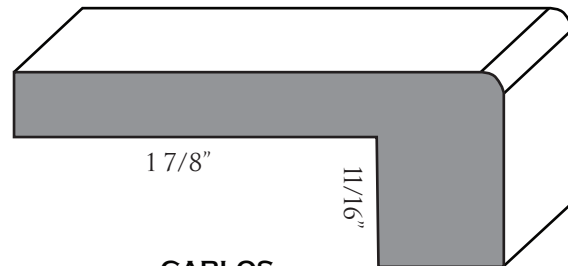

1 7/8"

1 1/16"

CARLOS

MC294 1 1/4 X 2 1/2 **MDF**

SUPERIOR PANEL CAP

MC292 9/16 X 1 1/8 **SP**

MC293 11/16 X 2 **FJP**