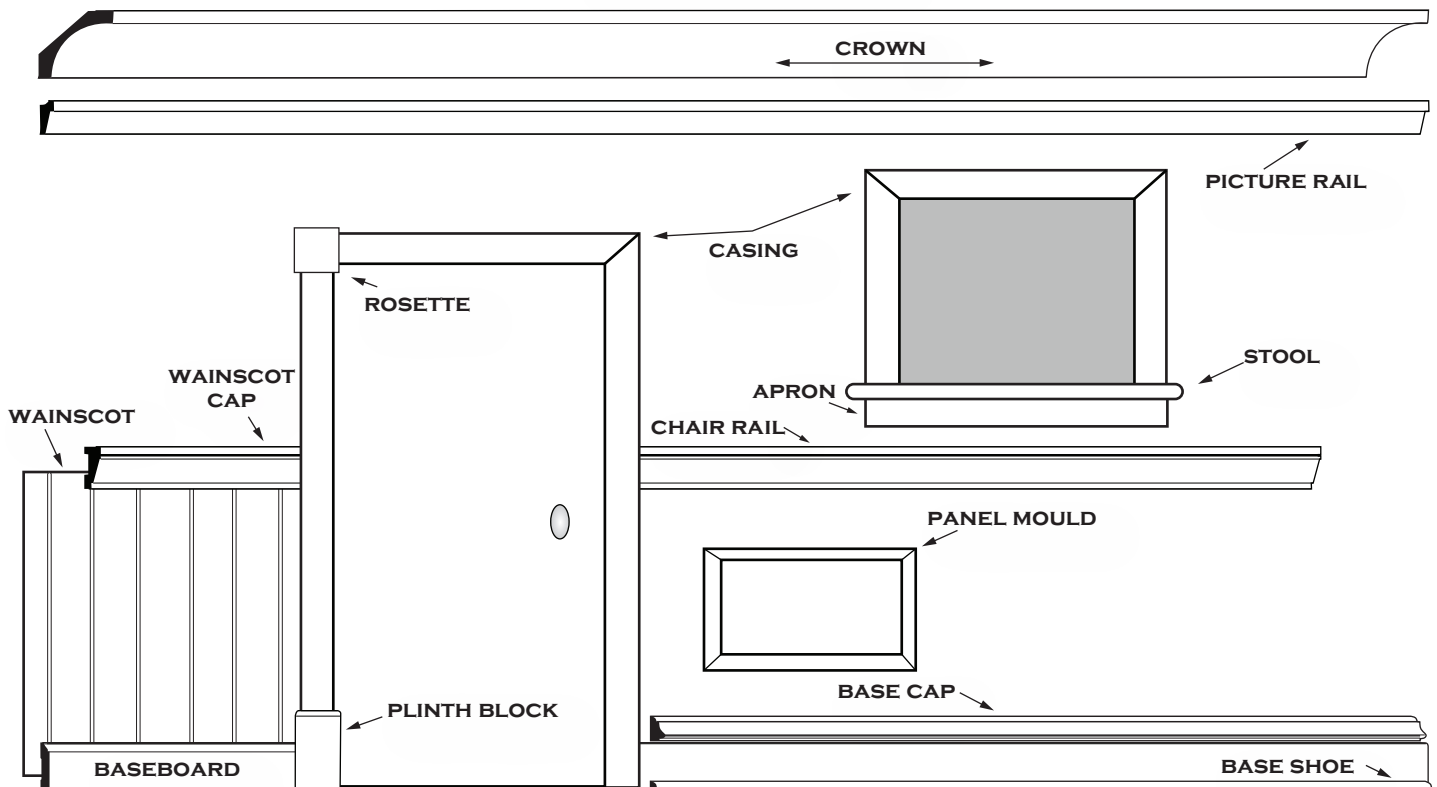

Adding a retail store to our wholesale business in the mid 90’s opened a new and untapped market. As the housing market grew – so did TMC. This abundant growth, especially in Silicon Valley, and the desire to meet the needs of our customers, gave us the opportunity to open 2 more showroom/store locations — Santa Clara in 2002 and Millbrae in 2005.

Customer service, quality products, and competitive pricing are TMC top priorities and always have been. We offer a wide variety of interior and exterior moulding products including window trim, crown moulding, baseboard trim, door casings and more. Our current staff of over 50 employees proudly serve homeowners and contractors all over Northern California. We offer contractor discounts, help customers with design and provide free delivery with a $250 minimum purchase. Whether you visit one of our beautiful showrooms or have material delivered to your job site, you will experience why TMC continues to be rated the “Best” in the Bay Area.

We look forward to serving you soon!

WHAT’S WHAT