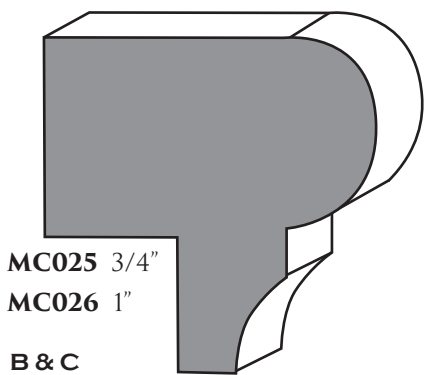

WAINSCOT CAPS

MC025 3/4"
MC026 1"

B & C

MC025 1 3/4 X 1 3/4 **FJP, POP, CH**
MP, ALD

MC026 1 3/4 X 2 **POP**