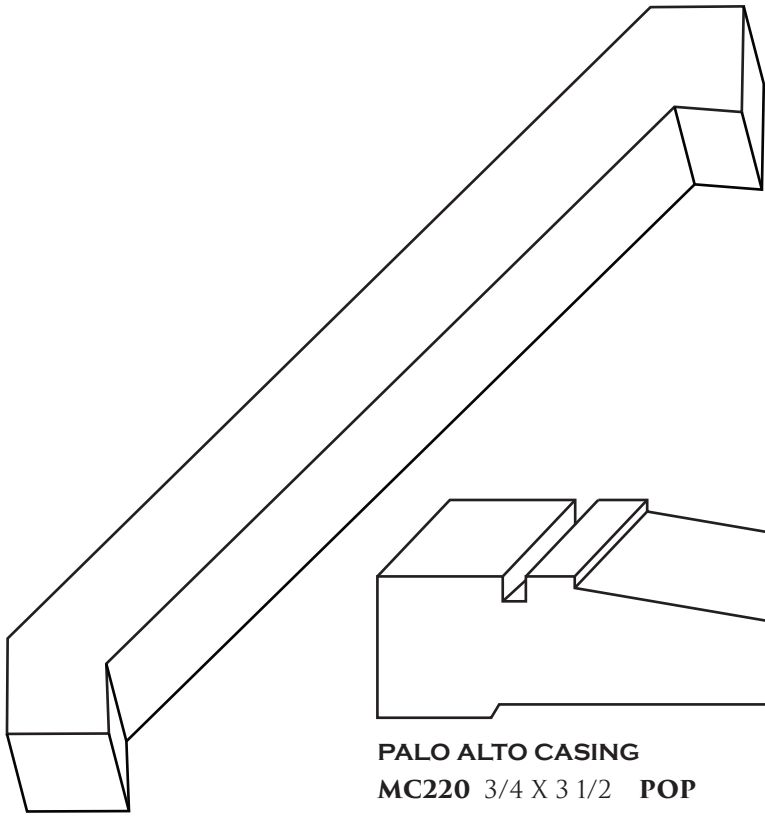

PALO ALTO COLLECTION

53

P
A
L
O
A
L
T
O

PALO ALTO CASING
MC220 3/4 X 3 1/2 POP

SHAKER CROWN
MC368 3/4 X 5 1/4 POP, MDF