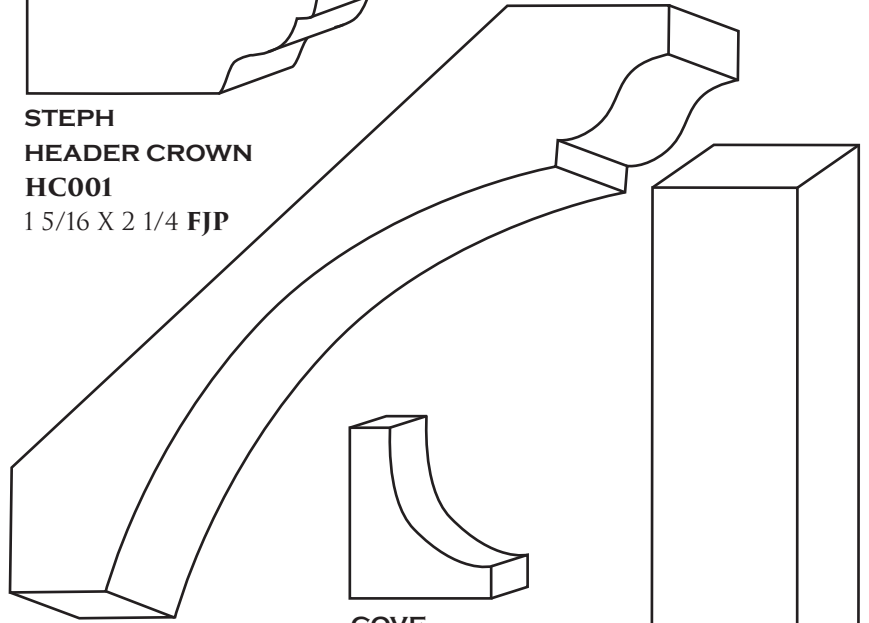

OGEE CROWN
CM005
3/4 X 4 9/16 FJP

COVE
CV001
3/4 X 7/8 FJP