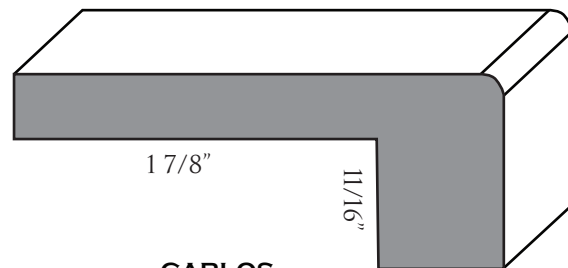

1 7/8"

1 1/16"

CARLOS

MC294 1 1/4 X 2 1/2 **MDF**

SUPERIOR PANEL CAP

MC292 9/16 X 1 1/8 **SP**

MC293 11/16 X 2 **FJP**