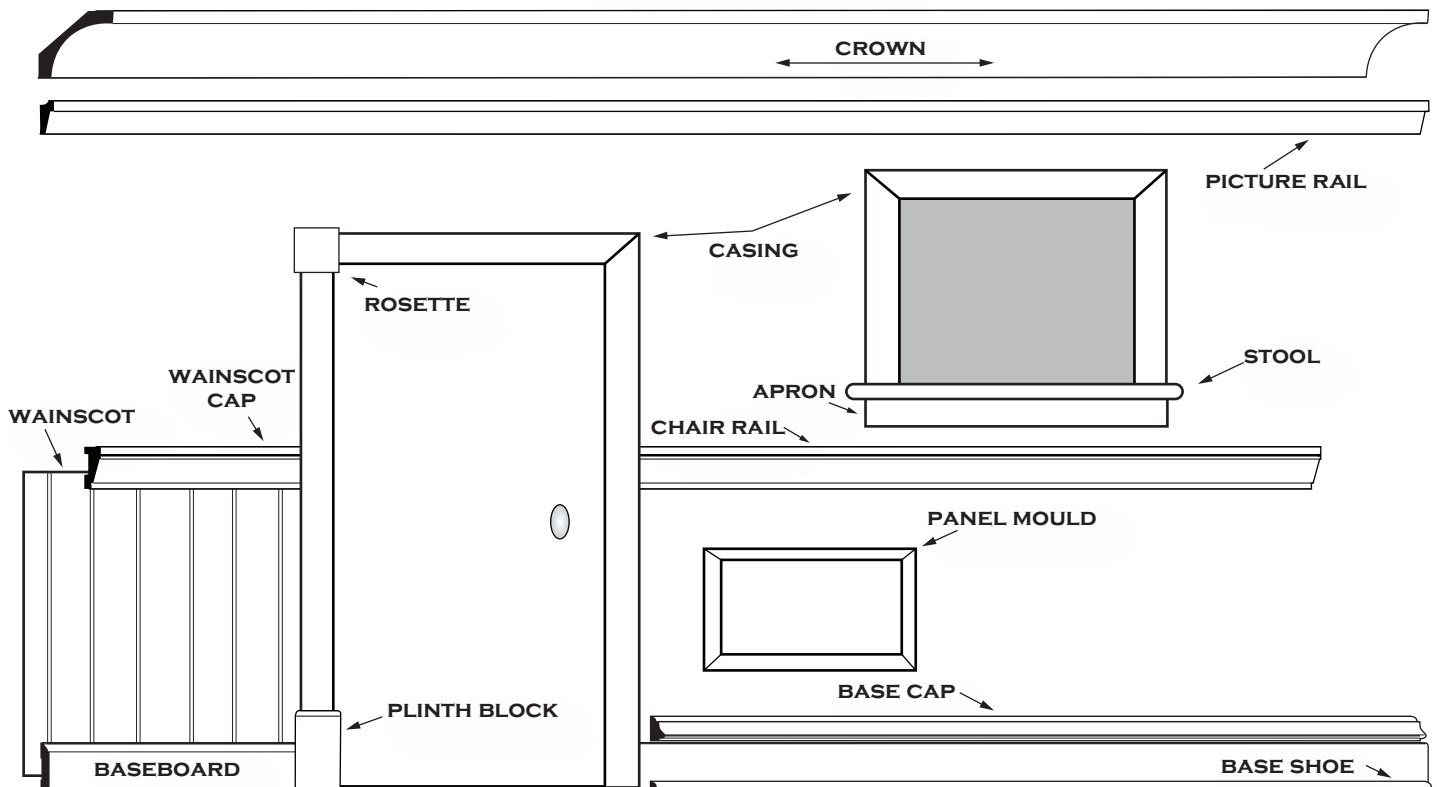

Adding a retail store to our wholesale business in the mid 90’s opened a new and untapped market. As the housing market grew – so did TMC. This abundant growth, especially in Silicon Valley, and the desire to meet the needs of our customers, gave us the opportunity to open 2 more showroom/store locations — Santa Clara in 2002 and Millbrae in 2005.

Customer service, quality products, and competitive pricing are TMC top priorities and always have been. We offer a wide variety of interior and exterior moulding products including window trim, crown moulding, baseboard trim, door casings and more. Our current staff of over 50 employees proudly serve homeowners and contractors all over Northern California. We offer contractor discounts, help customers with design and provide free delivery with a $250 minimum purchase. Whether you visit one of our beautiful showrooms or have material delivered to your job site, you will experience why TMC continues to be rated the “Best” in the Bay Area.

We look forward to serving you soon!

WHAT’S WHAT