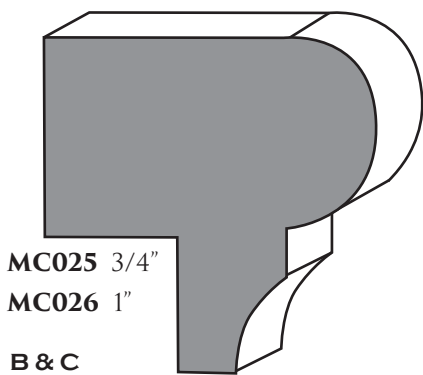

WAINSCOT CAPS

MC025 3/4"
MC026 1"

B & C

MC025 1 3/4 X 1 3/4 **FJP, POP, CH**
MP, ALD

MC026 1 3/4 X 2 **POP**