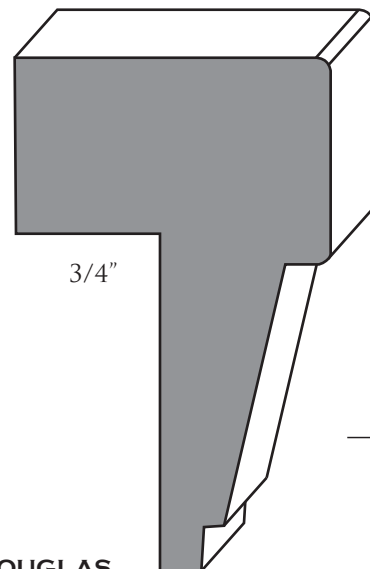

3/4"

DOUGLAS

WC006 1 5/8 X 2 5/8 **FJP**